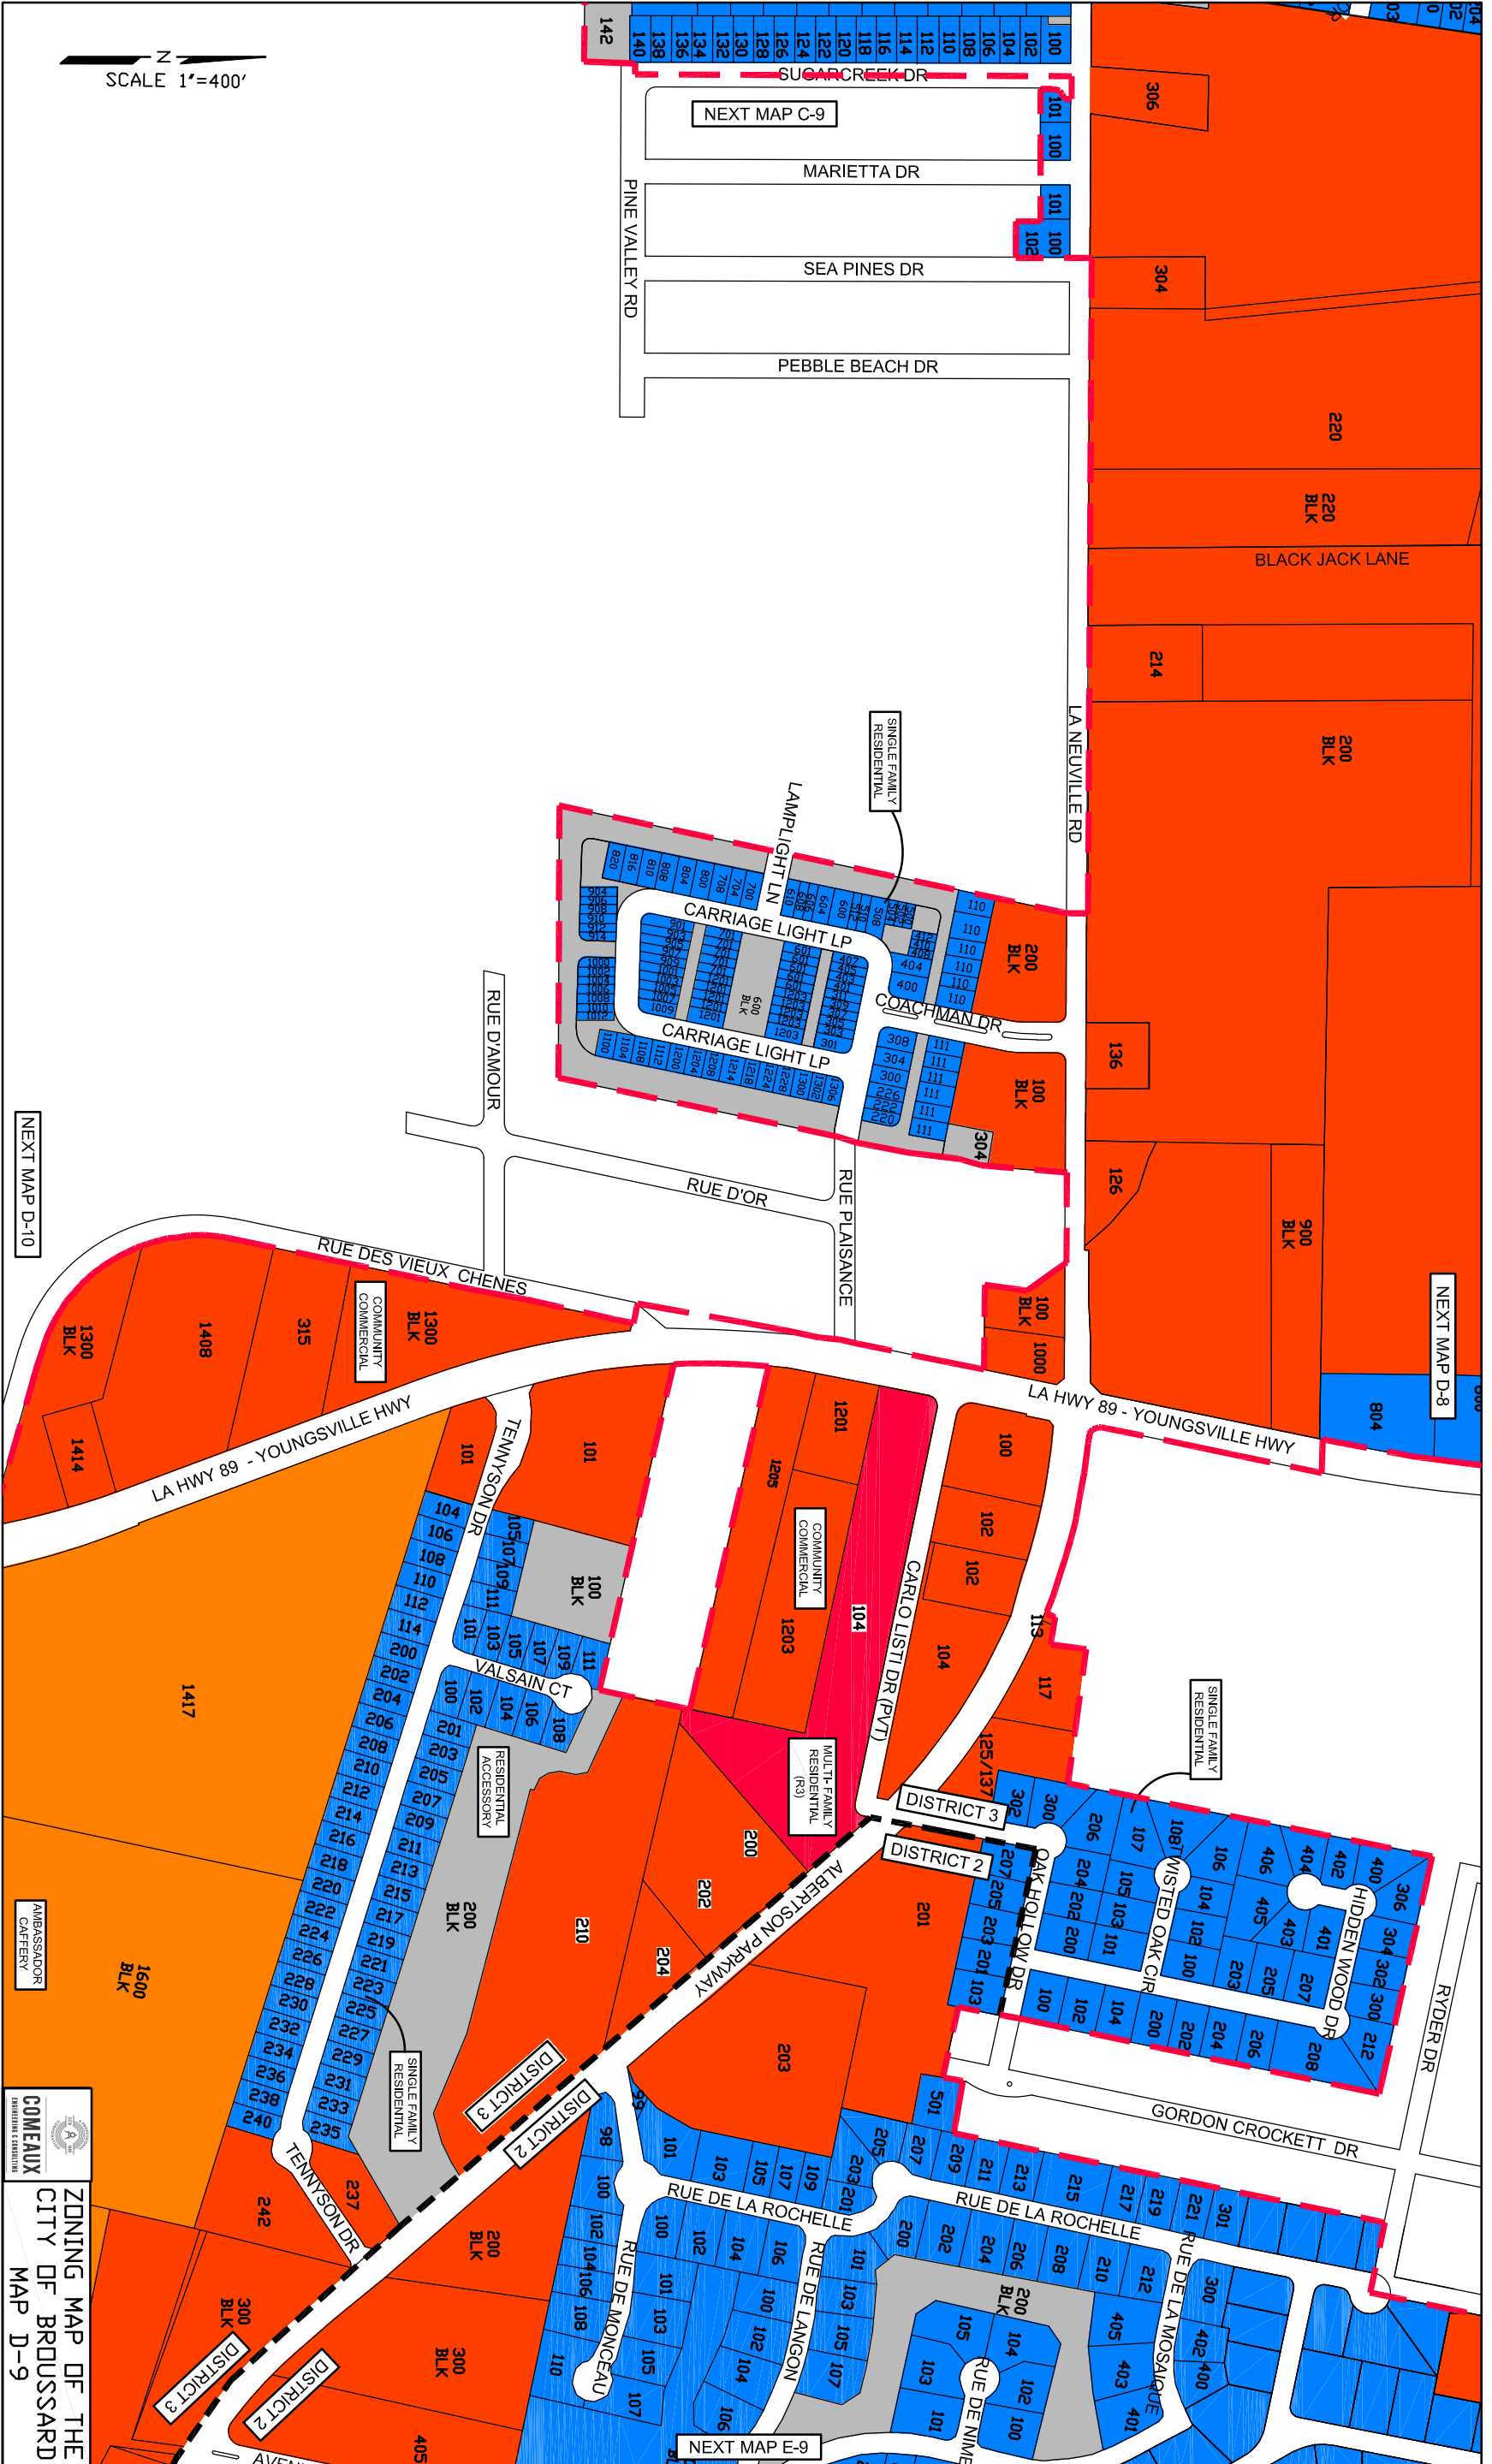

N  
SCALE 1"=400'

NEXT MAP D-10

NEXT MAP D-8

NEXT MAP E-9

ZONING MAP OF THE  
CITY OF BROUSSARD  
MAP D-9