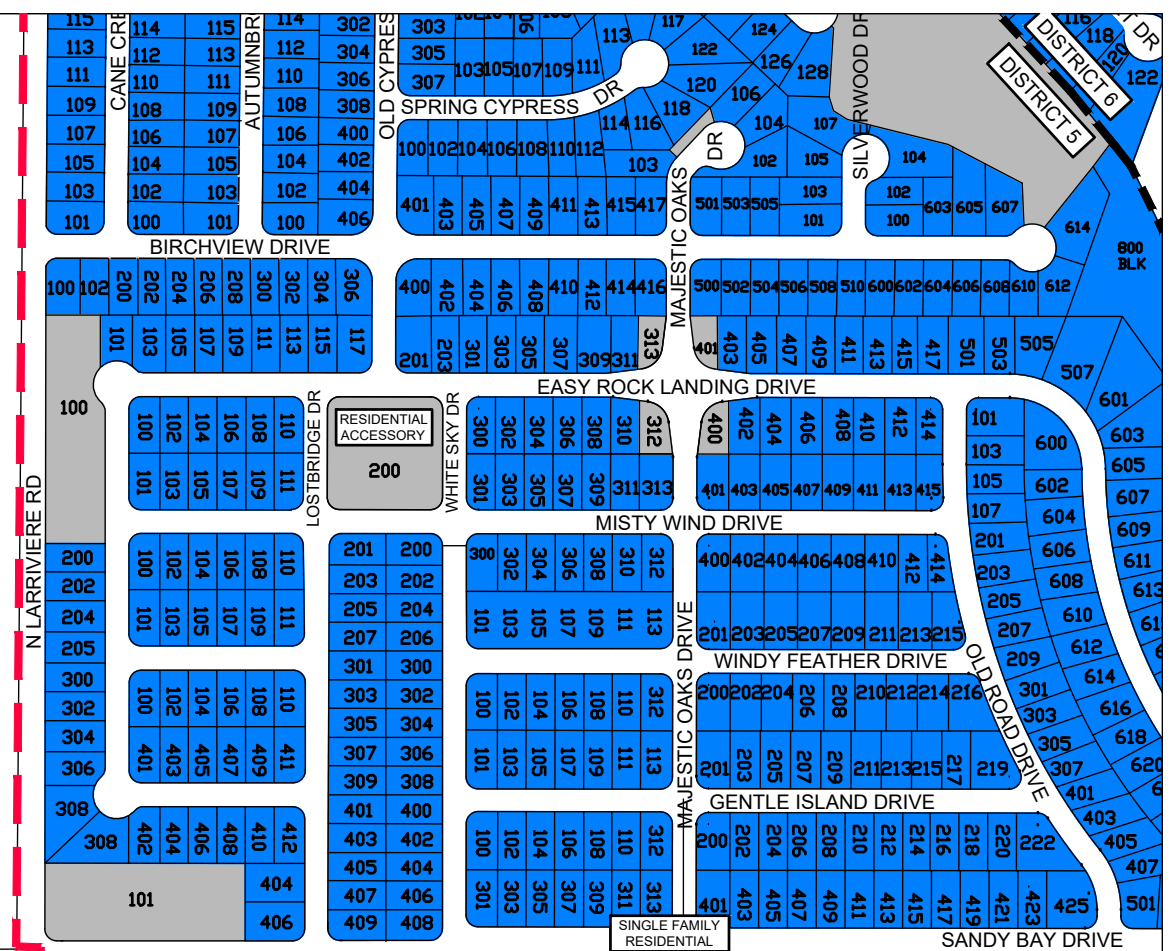

NEXT MAP E-12

DISTRICT 6

DISTRICT 5

N LARRIVIERE RD

GRIFFIN RD

LEGACY LN

HERITAGE DR

200 BLOCK

RESIDENTIAL ACCESSORY

200 BLOCK

NEIGHBORHOOD COMMERCIAL

SCALE 1"=400'

NEXT MAP F-13

NEXT MAP E-14

ZONING MAP OF THE
CITY OF BROUSSARD
MAP E-13