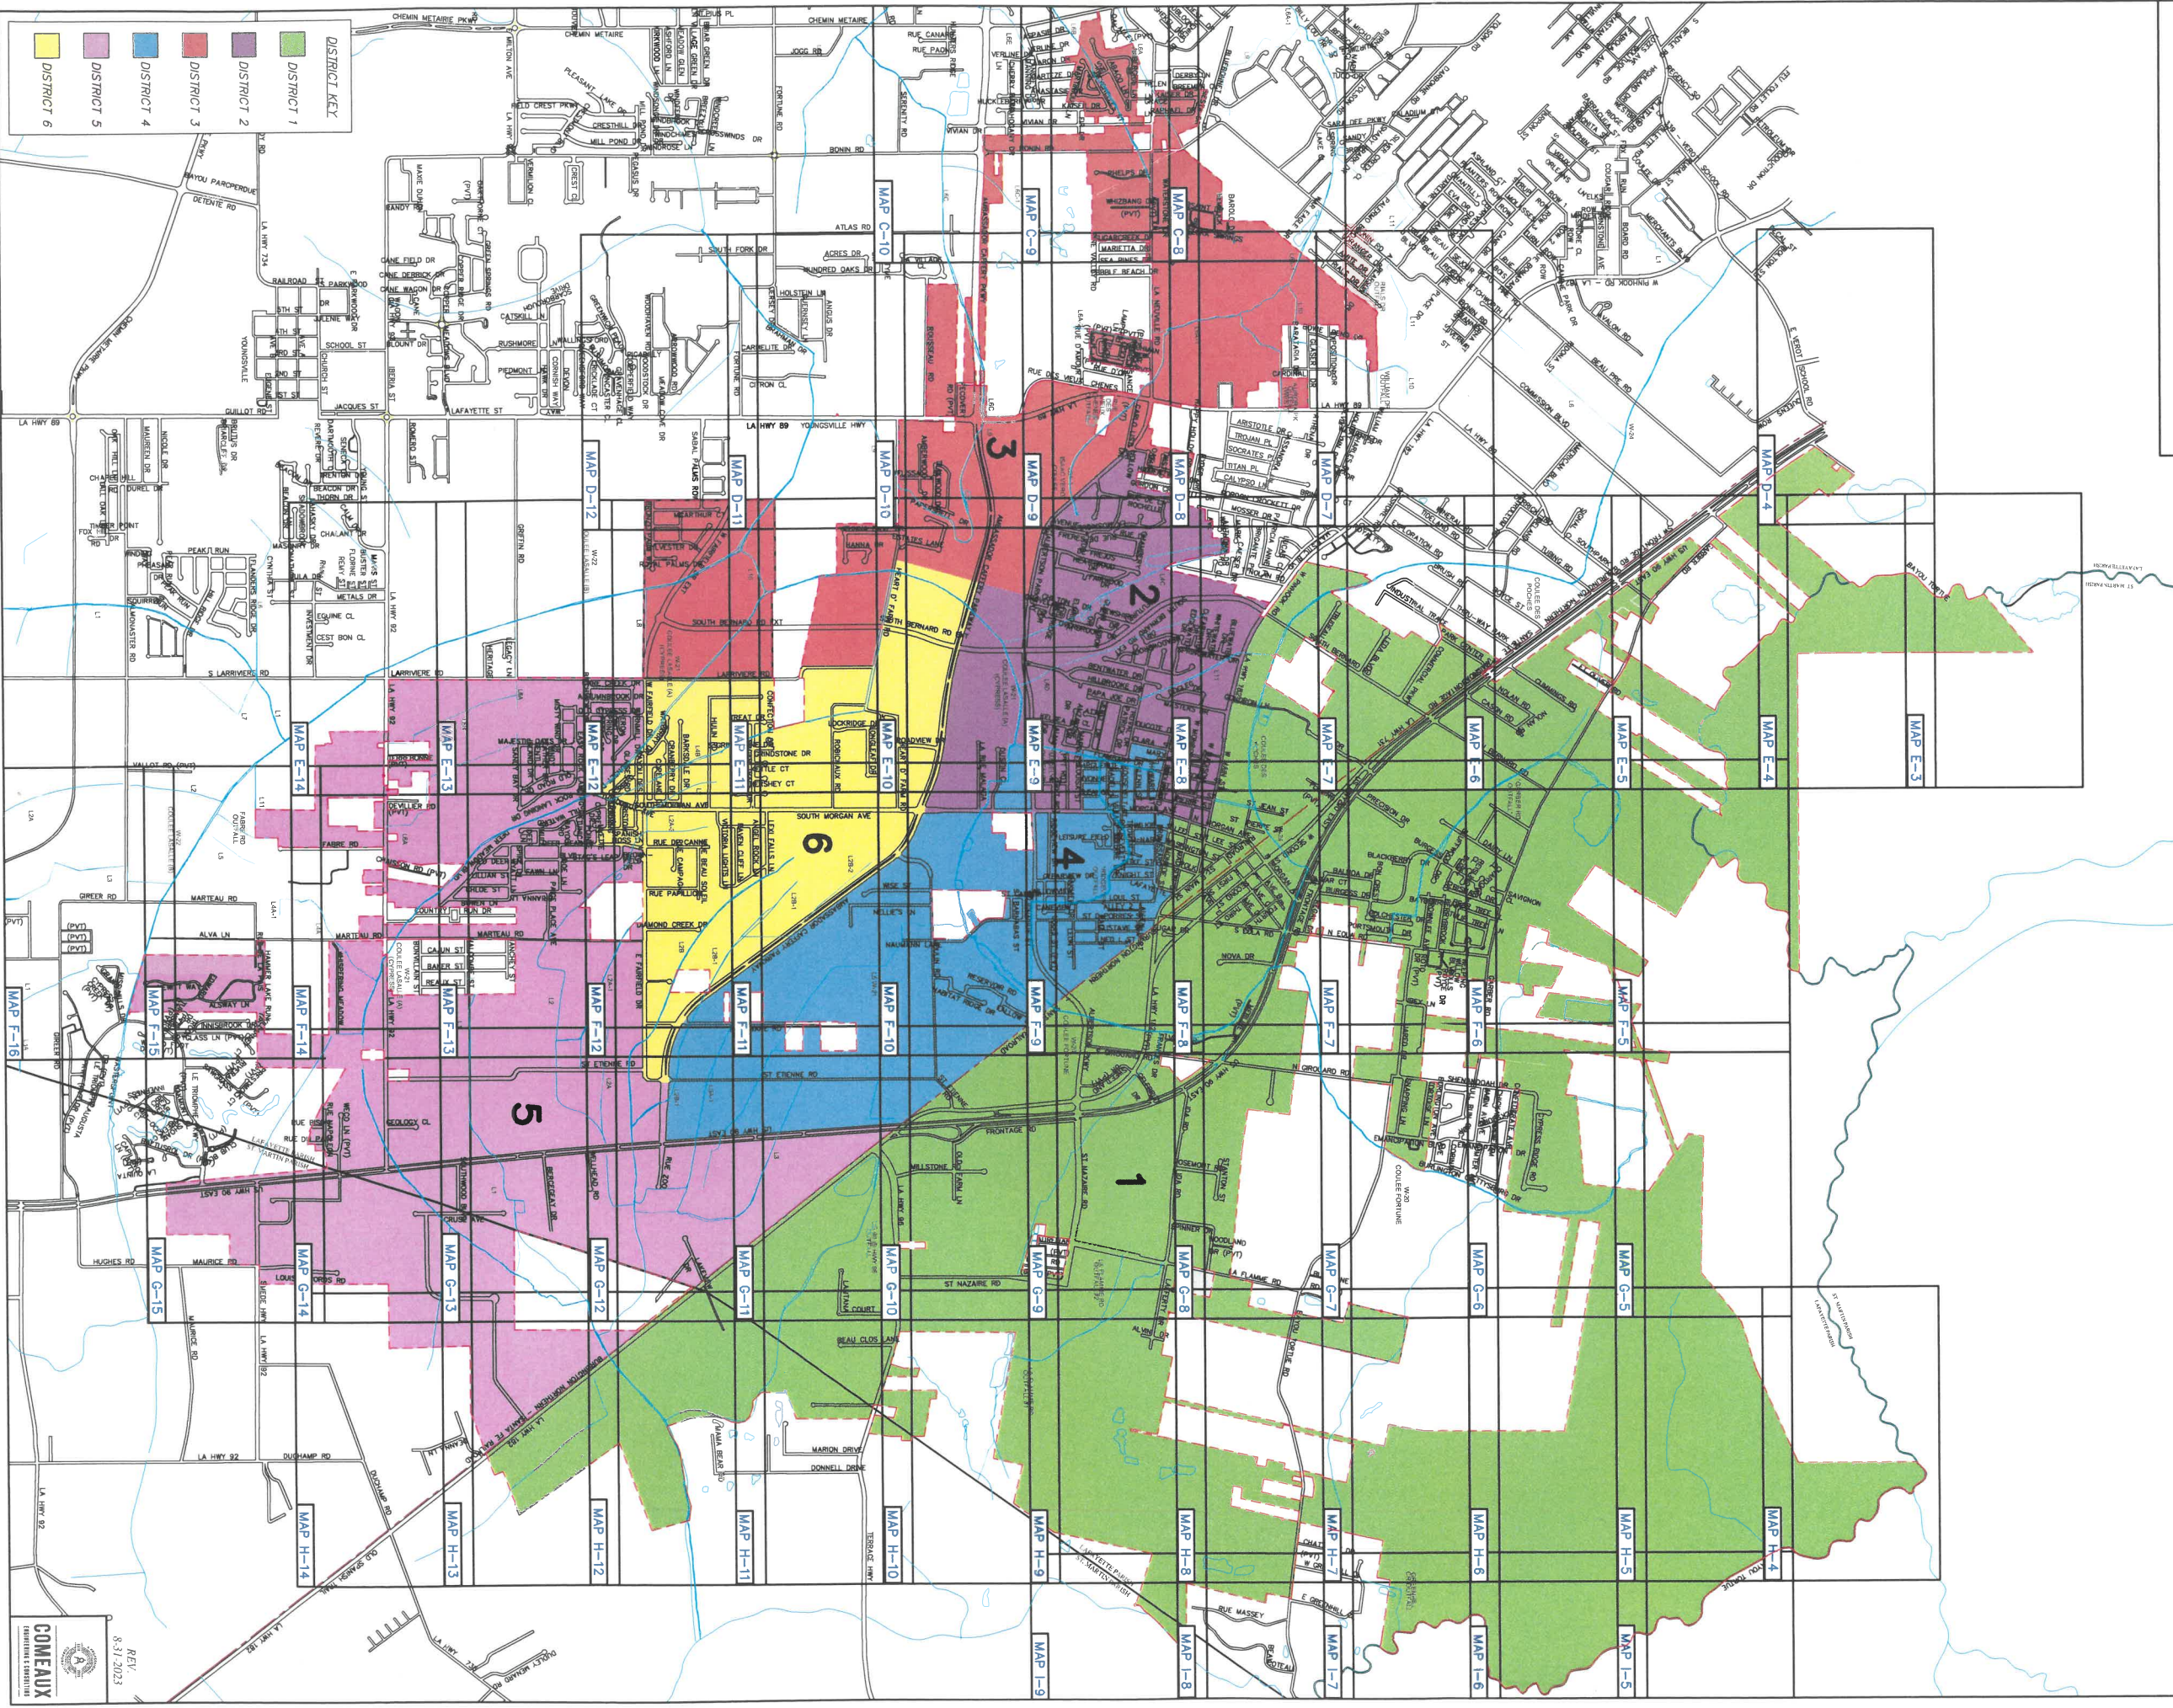

CITY OF BROUSSARD

DISTRICT KEY & ZONING MAP PANELS

- DISTRICT 1
ANGEL RACCA
- DISTRICT 2
DAVID BONIN
- DISTRICT 3
JESSE REGAN
- DISTRICT 4
HEATHER GIROUARD
- MAYOR
RAY BOURQUE
- DISTRICT 5
DAVID FORBES
- DISTRICT 6
KODY ALLEN
- AT LARGE
JEFF DELAHOUSAYE

DISTRICT KEY

- DISTRICT 1 (Green)
- DISTRICT 2 (Purple)
- DISTRICT 3 (Red)
- DISTRICT 4 (Blue)
- DISTRICT 5 (Pink)
- DISTRICT 6 (Yellow)